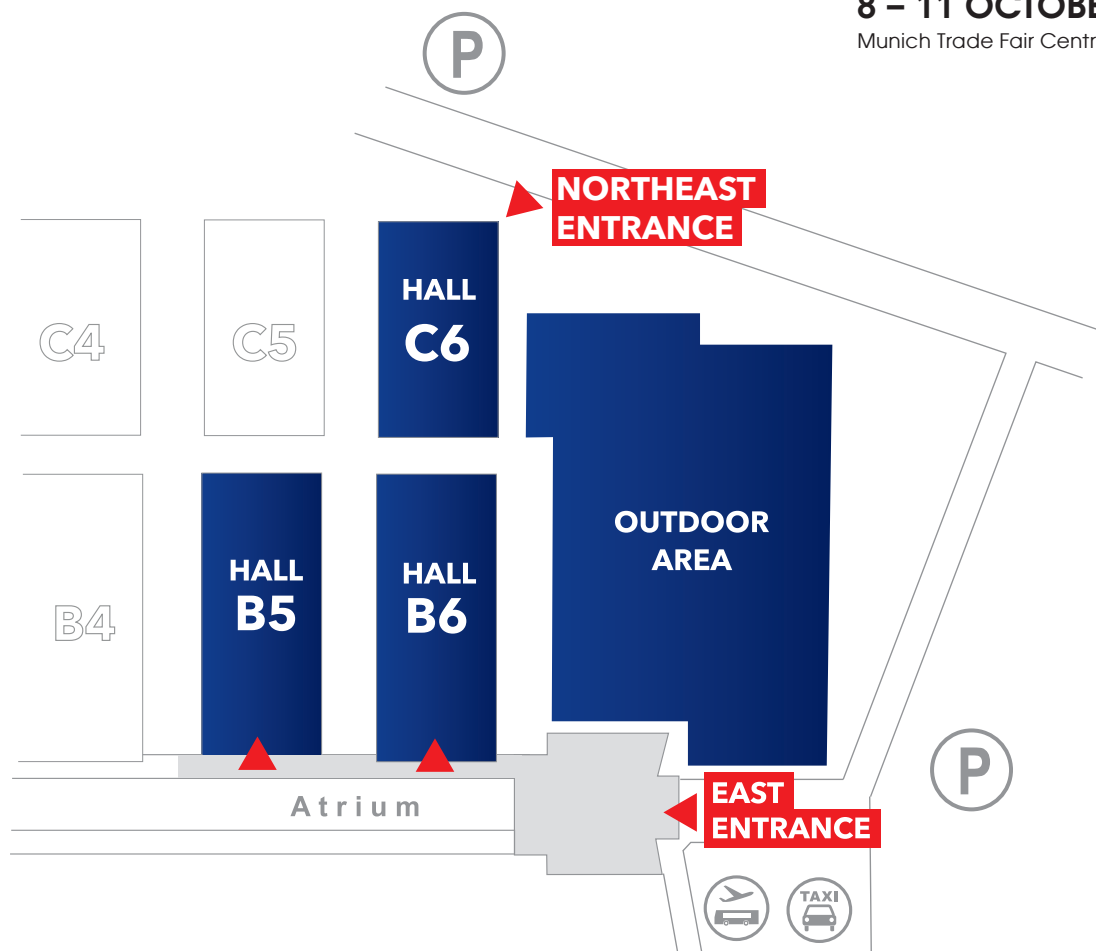

Hall Plan & Visitor Information

The world's leading airport exhibition

8 – 11 OCTOBER 2019
Munich Trade Fair Centre, Germany

22nd International Exhibition for Airport Equipment, Technology, Design & Services

The Venue

Munich Trade Fair Centre (Messe München)

Messegelände, Am Messeturm 4
81829 Munich, Germany

In Hall B5, B6 and C6; Entrances East and Northeast

Tickets

To benefit from favourable prices and quick admission to the show, you can purchase your entry ticket online ahead of the show from August onwards via the Online Ticket Shop on the website. Alternatively, you can purchase your ticket on-site during all four exhibition days.